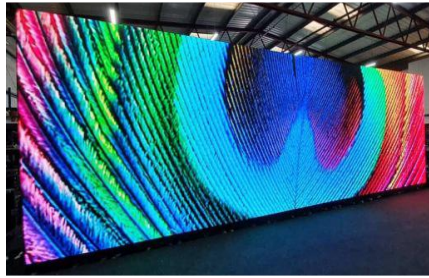

LD LED WALL

PROJECTOR
7.000Ansi

PROJECTOR 12.000Ansi